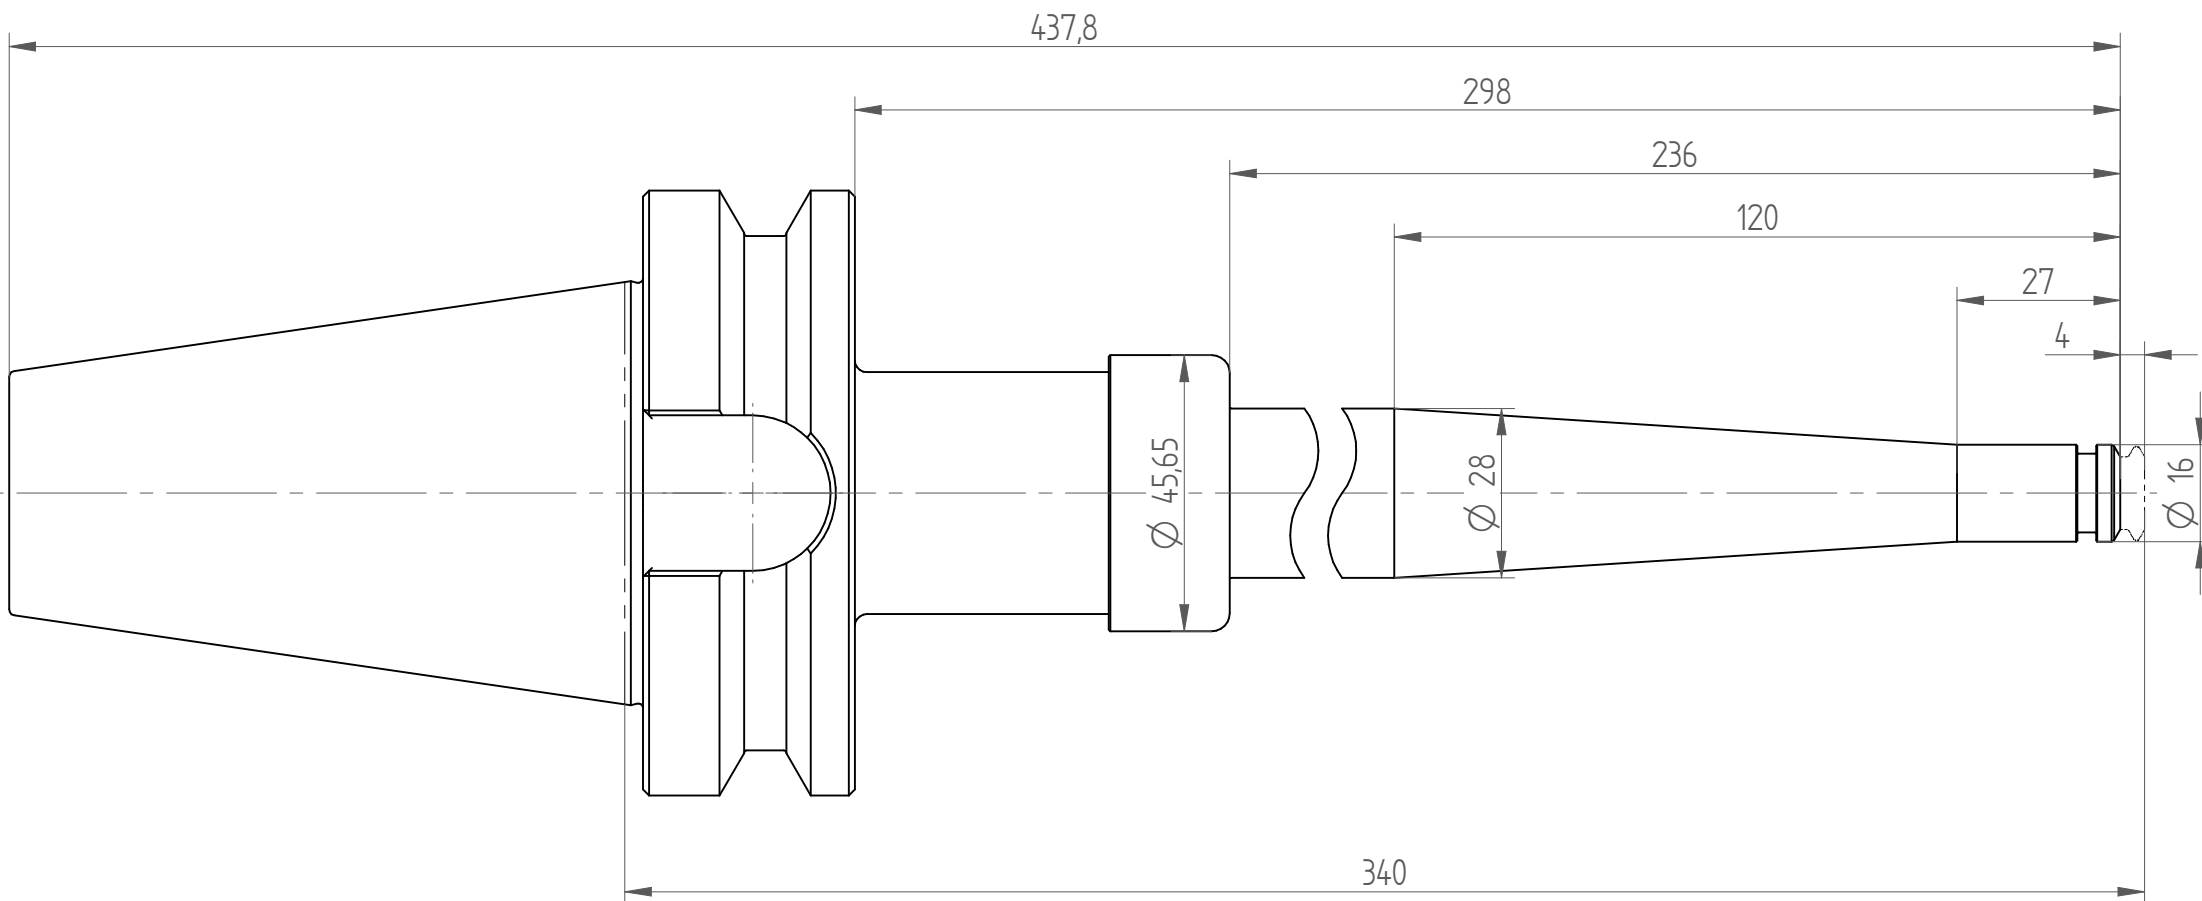

Swiss
Precision
Tools

REGO-FIX®

REGO-FIX AG
Obermattweg 60
4456 Tenniken / Switzerland

Phone +41 61 976 14 66
Fax +41 61 976 14 14
www.rego-fix.com

This is a non-controlled copy. All information given herein is subject to change without notice

The information given herein has been carefully checked and is believed to be correct. REGO-FIX, however, assumes no responsibility or liability for any errors, inaccuracies or omissions that may appear in this drawing

This document is subject to copyright laws. No part of this document may be reproduced or transmitted in any form or any means, electronic or mechanic, for any purpose, without the express written permission of REGO-FIX

Type : BT50_PG10x340_XL
Part No. : 885171170
Date : 22.01.2015
Scale : 1:125